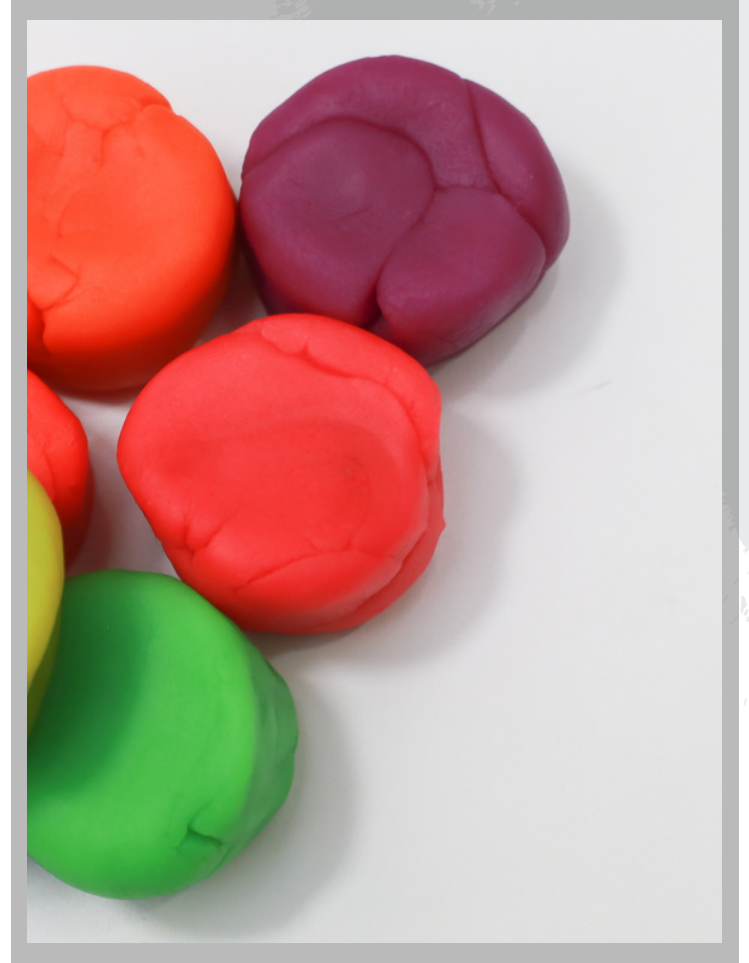

# Non-toxic, Edible Playdough

Playdough is a fun and versatile material that can be used for creative play and sensory exploration.

Our non-toxic edible playdough can be a fun and safe activity for children. We use a simple recipe for making edible playdough using common kitchen ingredients.

Remember to store your playdough in an airtight container when not in use to keep it from drying out. Playdough can provide hours of creative play for children, allowing them to explore their imagination and develop fine motor skills.

Colours: Blue, green, yellow, red, pink, purple and cream.

**Value: R25 / 100ml tub**

**BUY NOW**